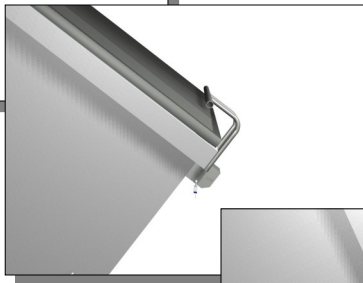

Please give us a call if you have any questions.

HAULER LOGO

000-000-0000

5. Now simply reverse the process. Close the lids and put the lock bar back over them.

Put the padlock back in and you're done!

Your *Serio-us*® Lock unlocks automatically for

the truck driver when the can is dumped - you never

have to worry about that part again!

SERIO-US® LOCK -
SIMPLY THE BEST