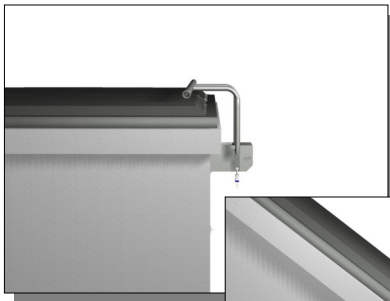

Your *Serio-us*® Lock unlocks automatically for

the truck driver when the can is dumped - you never