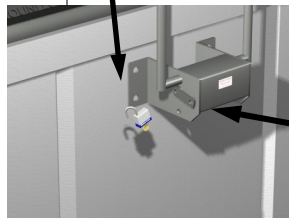

HAULER LOGO 000-000-0000

Remind your employees to

Keep the dumpster locked!

A *Serio-us*[®] Automatic Lock-ed container makes work easier for you and your employees in 2 ways—

1. Keep the lids closed, the trash in, and others out!
2. You don't have to unlock it for the trash truck — *ever*— it unlocks automatically when lifted by the truck !

And, with its simple, user-friendly operation, you can ...

1. Your *Serio-us*[®] Lock should always be locked to keep others from throwing their trash in, to keep children out, and to keep litter in!

2. When you use the dumpster, simply unlock the padlock ...

Put the padlock back in and you're done!

Your *Serio-us*[®] Lock unlocks automatically for

the truck driver when the can is dumped - you never

have to worry about that part again!

SERIO-US[®] LOCK -
SIMPLY THE BEST