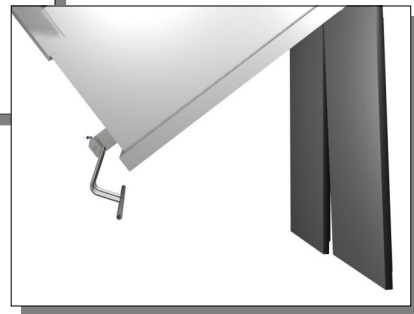

Put the padlock back in and you're done!

Your *Serio-us*[®] Lock unlocks automatically for

the truck driver when the can is dumped - you never

have to worry about that part again!

SERIO-US[®] LOCK -
SIMPLY THE BEST