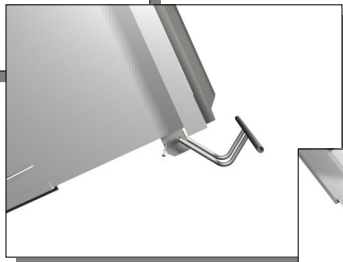

Put the padlock back in and you're done!

Your *Serio-us*[®] Lock unlocks automatically for

the truck driver when the can is dumped - you never

have to worry about that part again!

SERIO-US[®] LOCK -
SIMPLY THE BEST