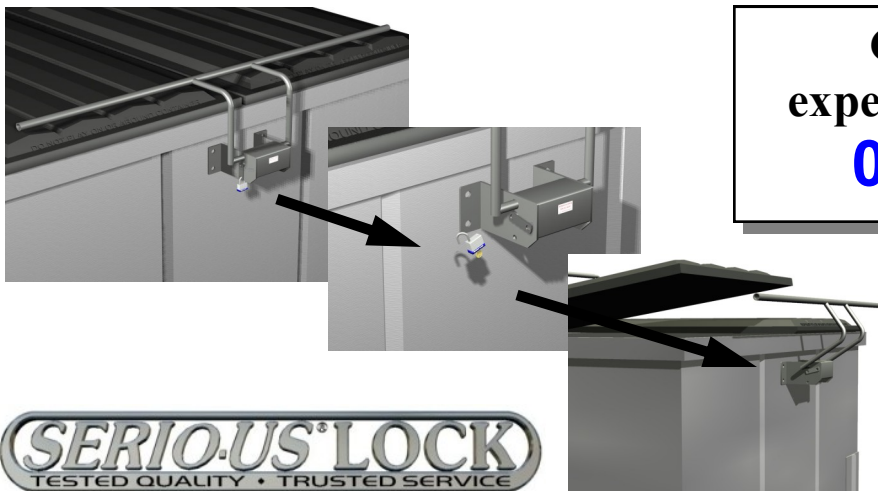

Tired of waiting for the trash truck to make sure your dumpster gets dumped ...

... and to close your lids when the driver doesn't relock the container?

Get rid of that padlock!

Our *Serio-us*[®] Auto lock gets you out of the waste business and back into yours....

... you don't have to be part of the dump process—the lock opens and closes automatically without you!

... your lids are closed and locked to keep litter in and illegal dumpers out!

... and you still use a padlock as you did before!