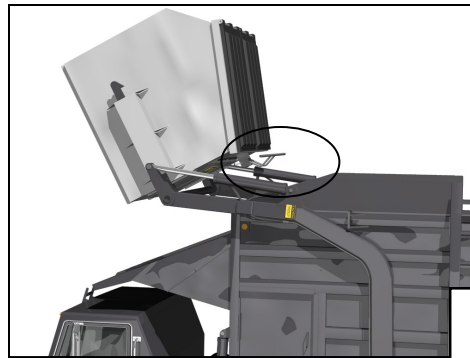

Tired of waiting for the trash truck to make sure your dumpster gets dumped ...

... and to close your lids when the driver doesn't relock the container?

Get rid of that padlock!

Our *Serio-us*[®] Auto lock gets you out of the waste business and back into yours....

... you don't have to be part of the dump process—the lock opens and closes automatically without you!

... your lids are closed and locked to keep litter in and illegal dumpers out!

... and you still use a padlock as you did before!